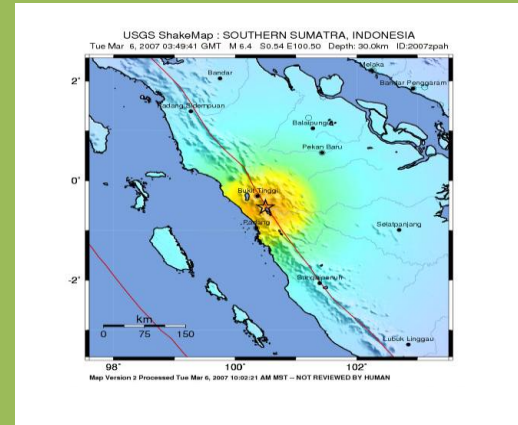

# West Sumatra Earthquake Donation

**A strong earthquake shakes the ground of the West Sumatera on Wednesday (9/30/2009) about 5.16 PM (West Indonesia Time Zone with the strong magnitude of 7.6 Richter scale centered on the 0.84 south latitude and 99.65 east longitude.**

The earthquake caused severe damage which made the government imposed the emergency warning for the next two months. Up to now (Oct. 3), 1100 people were died and 2.818 people were seriously injured. This number will probably increase, since some areas including houses, hotels, and other public services are not touched yet because of bad weather.